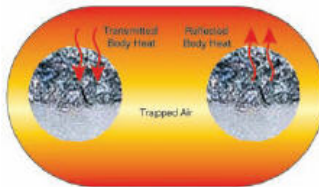

How it works

Petlife